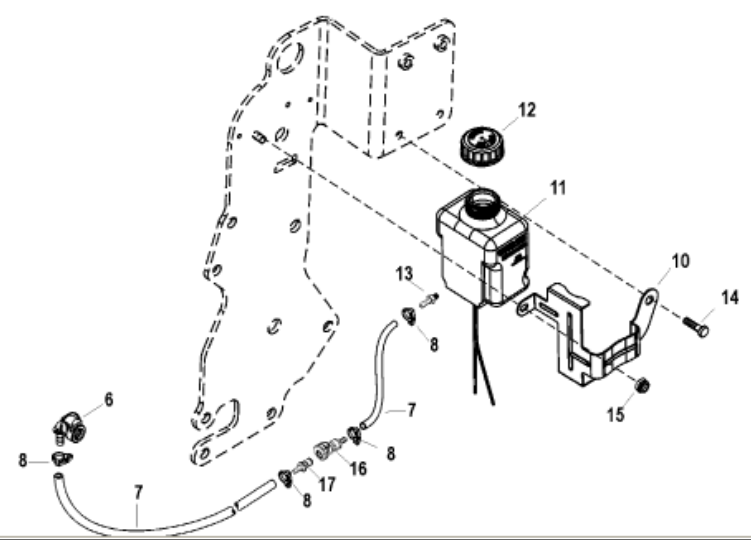

Parts List						
Ref	Class	Part	Description	Qty	Comment	Footnote
1		860065A	BRACKET KIT, Lube Monitor Rese	1	(Closed Cooling)	
2		808023T	STRAP, Reservoir Retainer	1		
3		806193A46	LUBE BOTTLE, Lube Monitor	1	(Closed Cooling)	
4	36	806727	CAP, Lube Reservoir	1		
5	22	808624	CONNECTOR, Lube Reservoir	1		
6	22	861163	QUICK CONNECTOR, (90 Degree)	1		
7	32	19409 71	HOSE, (54.00 Inches Bulk) (.25 Inc	1		
8	54	41582	CLAMP, Nylon, Hose	5	AR	
9	10	98261	SCREW, (.375-16 x .750)	2		
10		865175T	BRACKET, Lube Monitor Reservoir	1	(Standard Cooling)	
11		806193A47	RESERVOIR, Lube Monitor	1	(Standard Cooling)	
12	36	806727	CAP, Lube Reservoir	1		
13	22	85439001	CONNECTOR, Male, Lube Reservoir	1		
14	10	828552	SCREW, (.375-16 x .500)	1		
15	11	826709	NUT, (.250-20)	1		
16	22	865379	FITTING, Female	1		
17	22	865191	FITTING, Male	1		