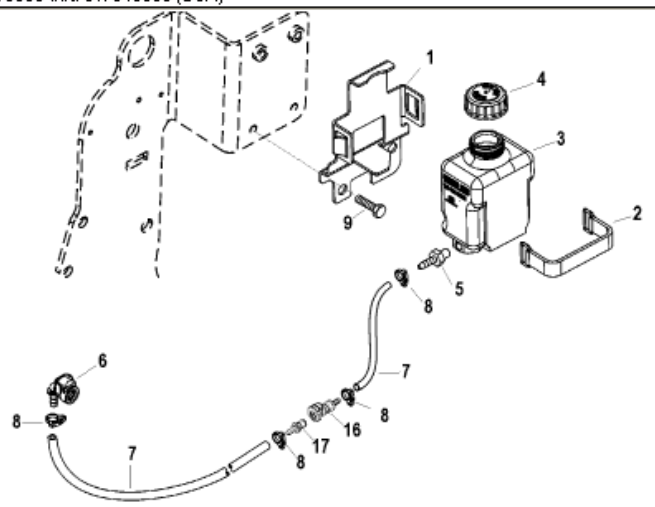

Parts List						
Ref	Class	Part	Description	Qty	Comment	Footnote
1		860065A	BRACKET KIT, Lube Monitor Rese	1	(Closed Cooling)	
2		808023T	STRAP, Reservoir Retainer	1		
3		806193A46	LUBE BOTTLE, Lube Monitor	1	(Closed Cooling)	
4	36	806727	CAP, Lube Reservoir	1		
5	22	808624	CONNECTOR, Lube Reservoir	1		
6	22	861163	QUICK CONNECTOR, (90 Degree)	1		
7	32	19409 71	HOSE, (54.00 Inches Bulk) (.25 Inc	1		
8	54	41582	CLAMP, Nylon, Hose	5	AR	
9	10	98261	SCREW, (.375-16 x .750)	2		
10		865175T	BRACKET, Lube Monitor Reservoir	1	(Standard Cooling)	
11		806193A47	RESERVOIR, Lube Monitor	1	(Standard Cooling)	
12	36	806727	CAP, Lube Reservoir	1		
13	22	85439001	CONNECTOR, Male, Lube Reservoir	1		
14	10	828552	SCREW, (.375-16 x .500)	1		
15	11	826709	NUT, (.250-20)	1		
16	22	865379	FITTING, Female	1		
17	22	865191	FITTING, Male	1		